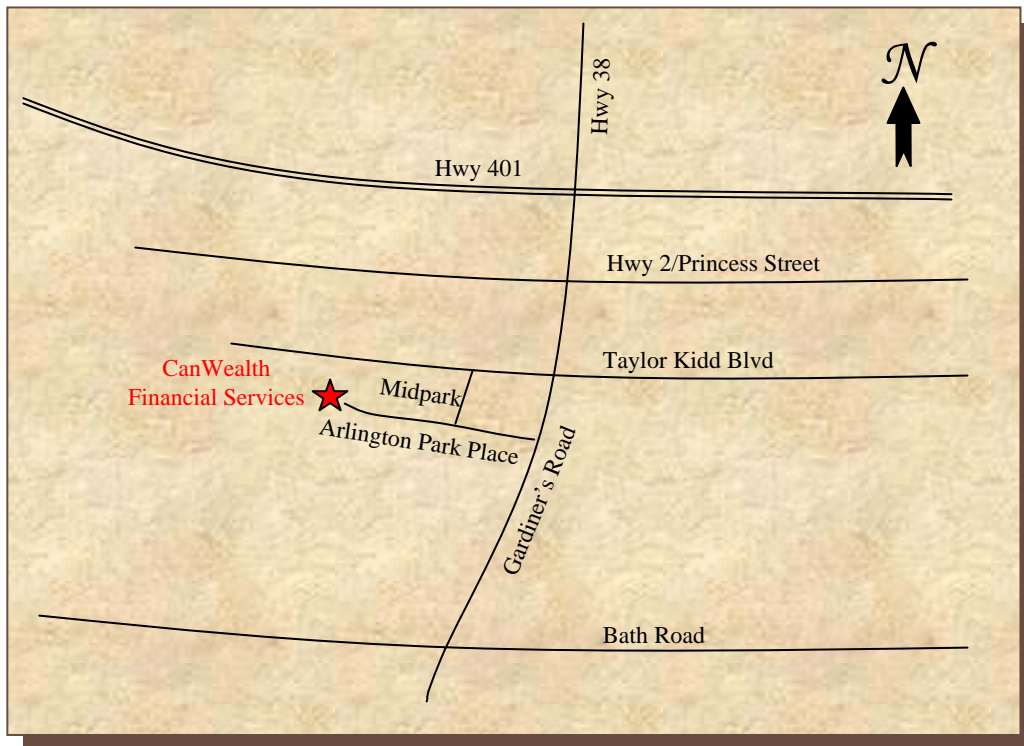

# Can Wealth Financial Services

739E Arlington Park, Kingston, ON, K7M 3M8  
Phone: (613)-634-9706 www.canwealth.com Fax: (613) 634-9090

Take the Hwy 38 Exit 611, travel south on Hwy 38 (turns into Gardiner's Road), continue to Arlington Park Place (directly across from Chuckee Cheese). Turn right onto Arlington Park Place and follow to the end, stay to the left of circle. CanWealth Financial Services is located in the building at the end, our sign is on the wall on the building with a green roof and double doors with pillars facing Gardiner's Road. Parking available in front of double doors.